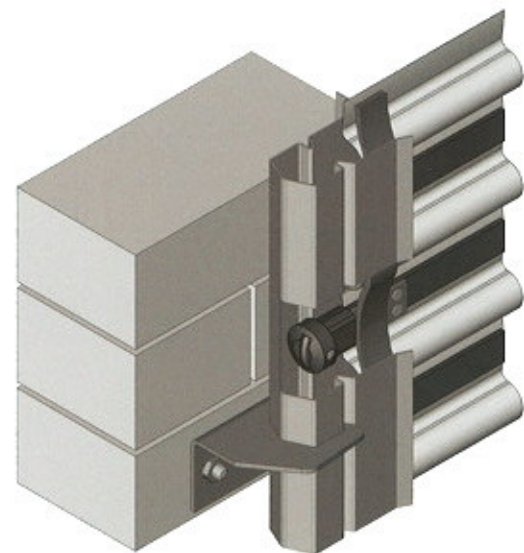

The balance comes from a springing system engineered to provide years of use and optimal life.

Every Commando door is made from quality Colorbond® steel, in a wide range of contemporary colours and available in a full range of sizes up to 5100mm high and 5100mm wide which suits small commercial factories, sheds or other buildings.

The springing system too is designed for more than 25,000 cycles which maximises the performance of the door over its lifetime.

Weather Protection

Flexible sealing strip along the bottom rail prevents entry of dust and leaves.

Taurean® Commando
No.1 for springing
means optimum life

Scan code for
more information

Wind Lock System

Taurean Door Systems
180 – 186 Colchester Road, Bayswater North VIC 3153
Ph: +613 9721 8366

Feature	Commando Collection Benefits
Rounded formed panel	Stylish appeal
Colours	Colorbond® and Zinalume®
Nylon drum wheels	Quiet operation
Nylon braid edging	Smooth operation of door in tracks
Nylon bottom rail plug	Smooth operation of door in tracks
Flexible strip	Helps prevent dust and leaves entering the garage
Flexible sealing strip	Helps prevent dust and leaves entering the garage
Galvanised tracks	Galvanising ensures long life by minimising corrosion
Galvanised brackets	Galvanising helps minimise corrosion ensuring long life
Track stops	Assists in keeping the door in the tracks
Reverse roll	External installation when no inside headroom available
Spring system	25,000+ cycles
Sizes	Up to 5100mm high and 5100mm wide
Wind Locking	Short Bar - Standard / Long Bar - Cyclonic (Optional)
Warranty	12 months