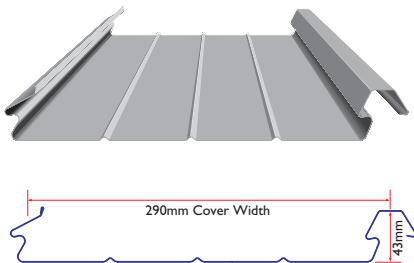

Stramit Sunset[®]
Patio Roof Panels

Stramit Sunset® Patio Roof Panels

Stramit Sunset® Patio Roof Panels were designed specially for the home improvement market, to make it easy to create stylish verandas, patios, barbecue areas and carports.

The unique design gives the underside of the roof a continuous surface, with no gaps between the panels, while the high gloss finish adds a touch of class. The absence of gaps also keeps out dust and insects, while the interlocking panels provide strength and a weather-tight seal.

This integrated patio roof system can be supplied with beams and accessories such as gutters, flashing and downpipes, as well as translucent panels in opal shade for natural lighting.

Manufactured from long-life, high tensile steel and finished in a range of COLORBOND® High Gloss colours, Stramit Sunset® Patio Roof Panels are a cost-effective way to add space and value to your home.

- **Flat panellised design**
enhanced aesthetic appeal
- **High tensile steel**
light weight and high strength
- **Fully tested**
complete load performance tables
- **Interlocking ribs**
enhanced security and appearance
- **1° minimum pitch**
low roof pitch and excellent drainage
- **290mm cover**
quick installation and easy handling
- **Interlocking panels**
strength and weather-resistance
- **Translucent panels**
natural illumination